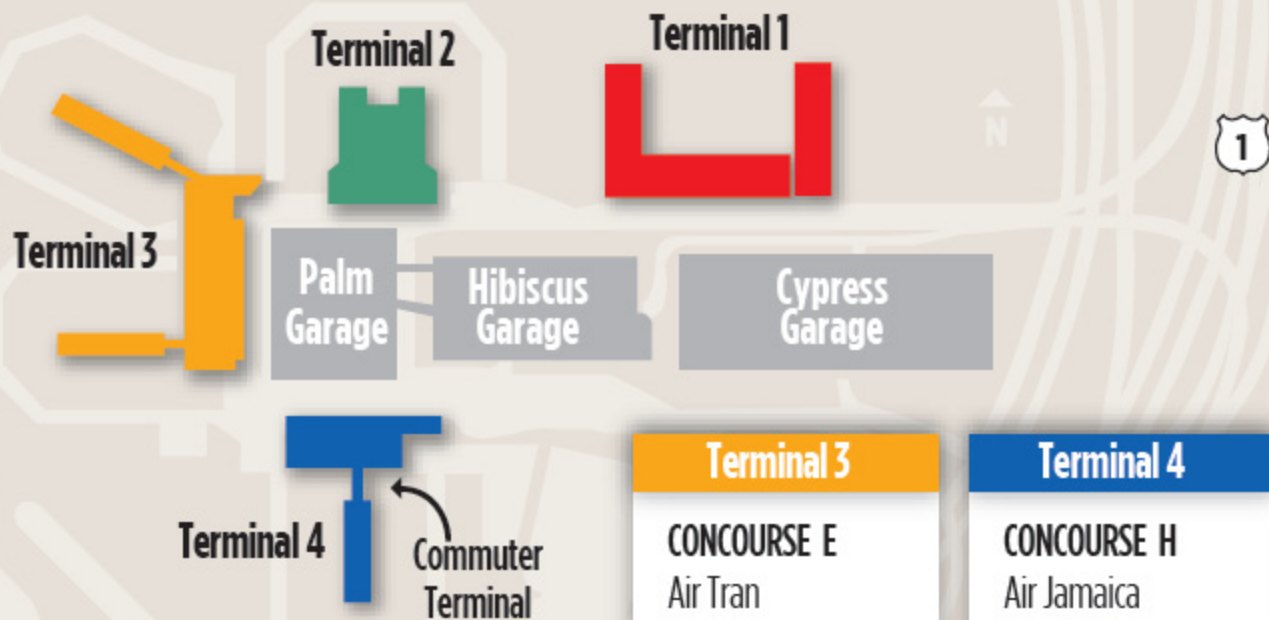

FORT LAUDERDALE/HOLLYWOOD INT'L AIRPORT

Terminal 1
CONCOURSE B
Frontier
JetBlue
Southwest
CONCOURSE C
Continental
Continental Connection
JetBlue
Northwest

Terminal 2
CONCOURSE D
Air Canada
Allegiant Air
Comair
Delta
Delta Connection
Midwest

Terminal 3
CONCOURSE E
Air Tran
Bahamasair
Skybus Airlines
US Airways
CONCOURSE F
American
American Eagle
Constellation*
SkyService
SunWing
TED
United
USA 3000
WestJet

Terminal 4
CONCOURSE H
Air Jamaica
Air Transat
Avianca
Constellation**
Spirit
Travelspan
Commuter Terminal
Air Sunshine
Chalks Ocean
Island Express
Lynx Air
Vintage Props & Jets
Yellow Air Taxi

*Constellation Departures ** Constellation Arrivals