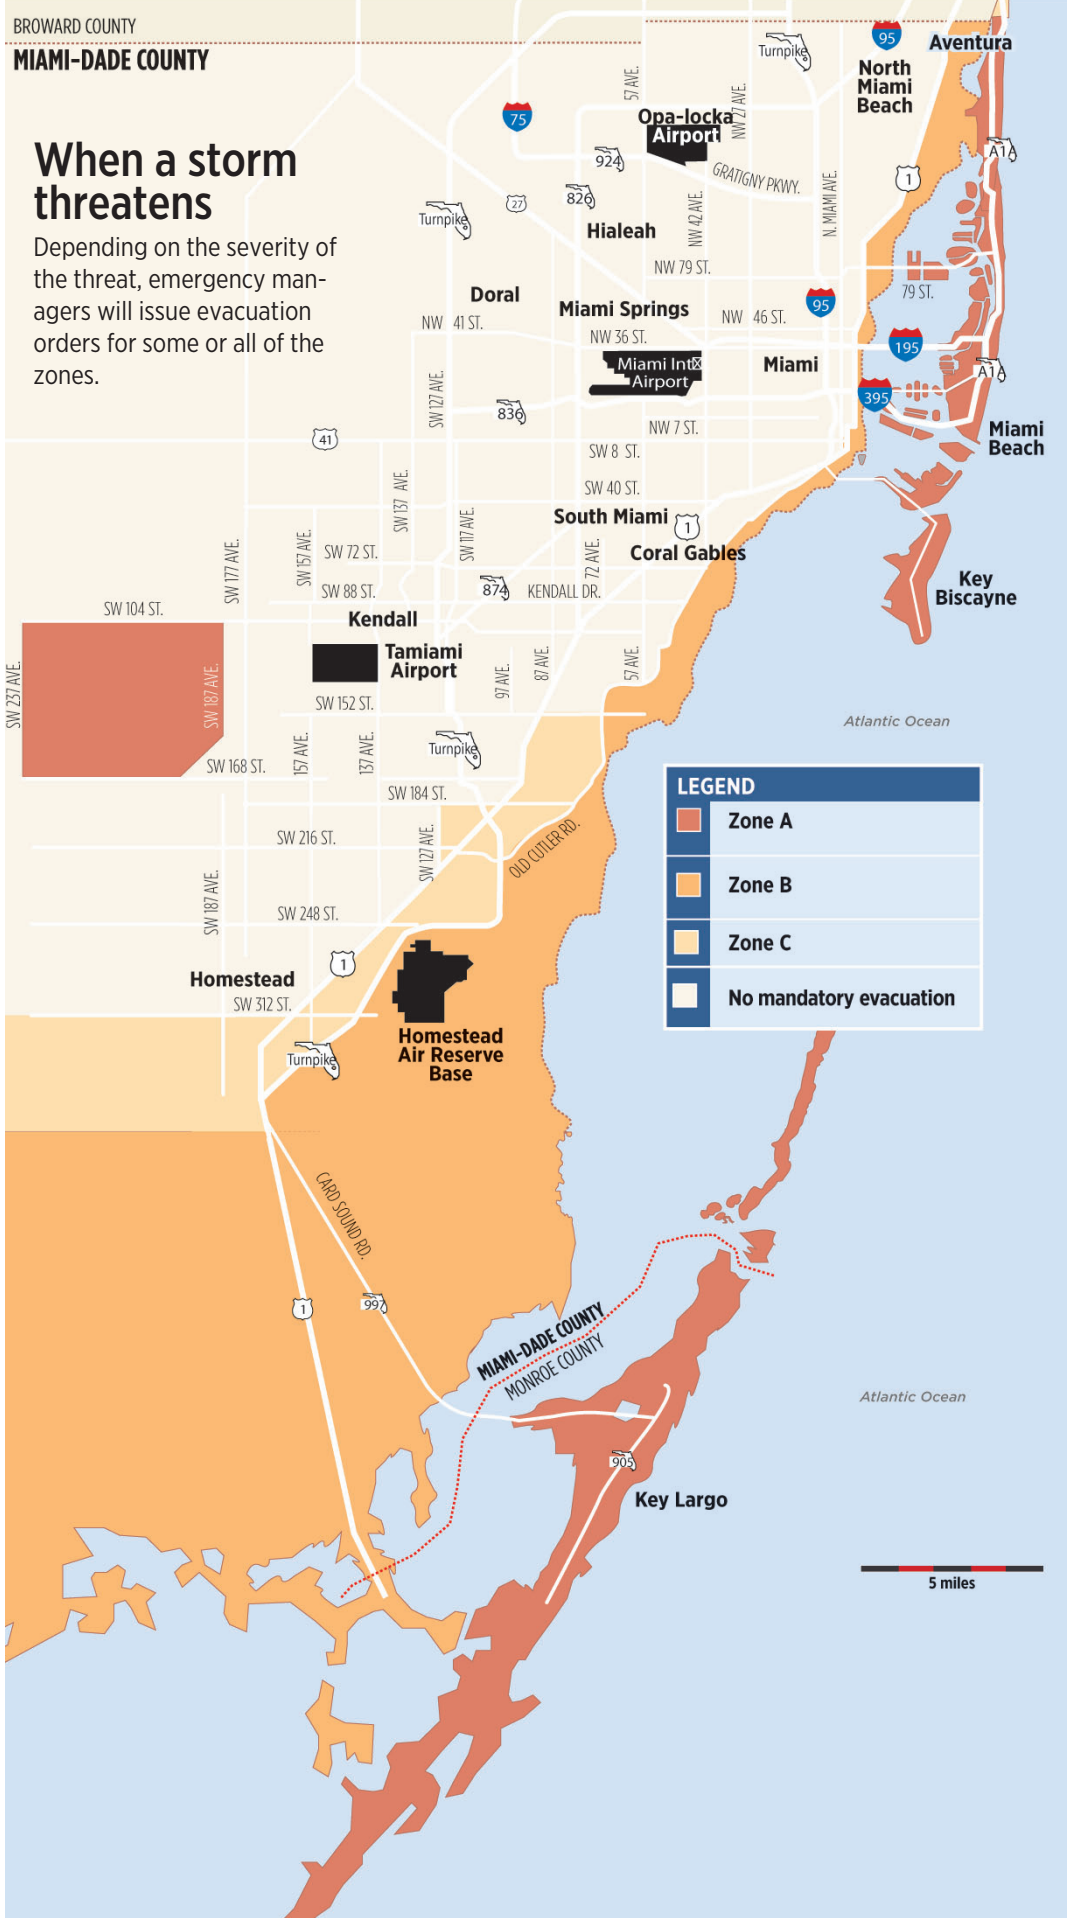

When a storm threatens

Depending on the severity of the threat, emergency managers will issue evacuation orders for some or all of the zones.

LEGEND	
	Zone A
	Zone B
	Zone C
	No mandatory evacuation

5 miles