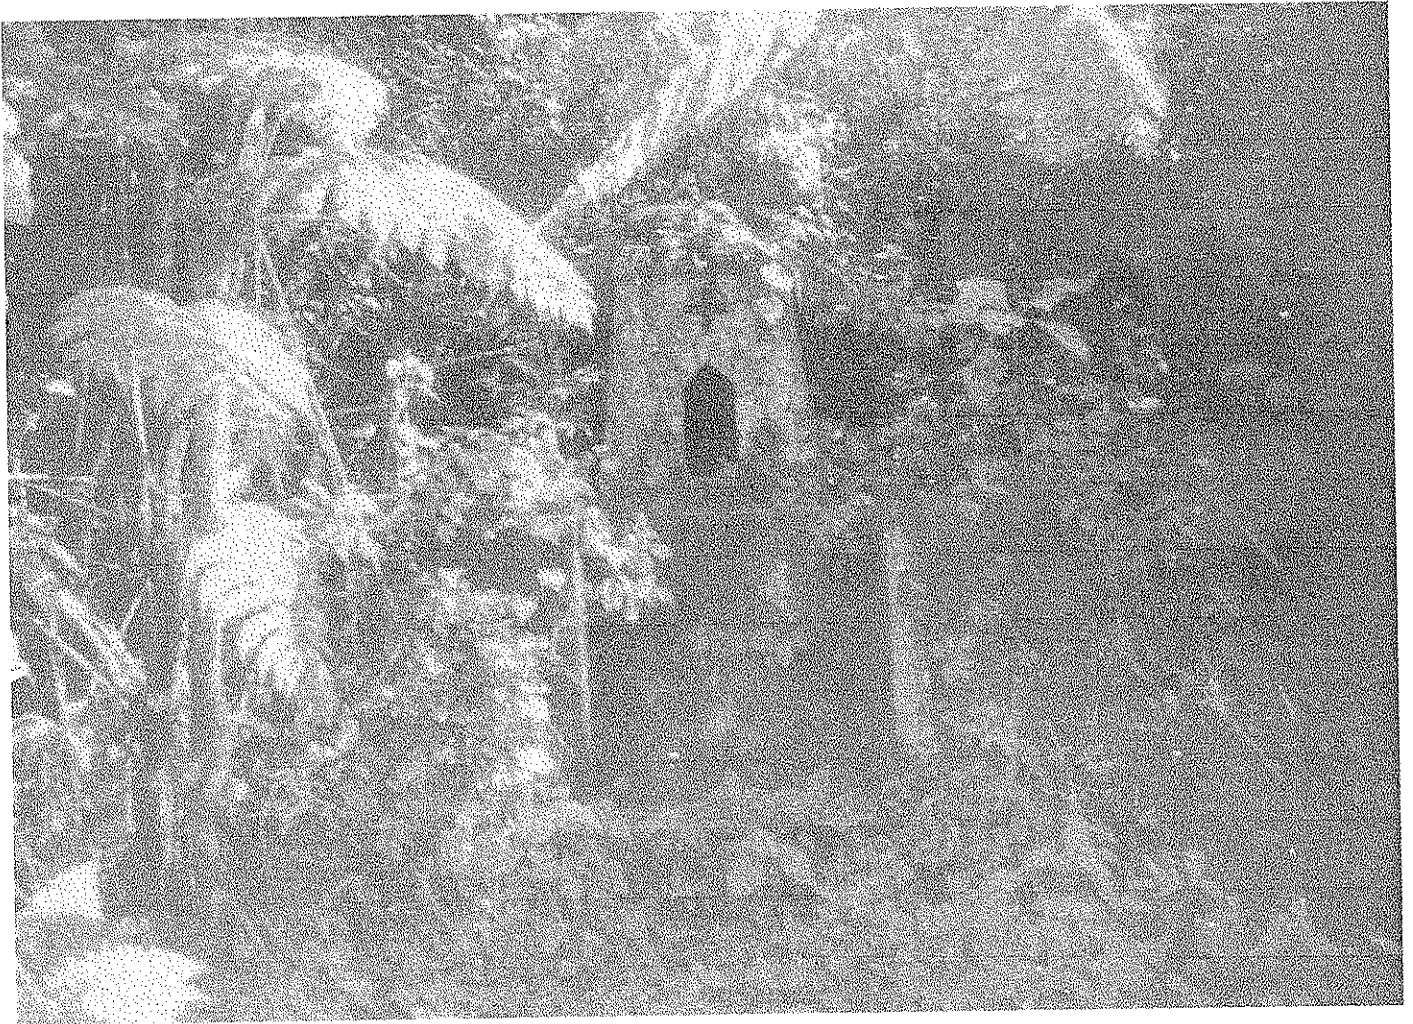

## **OUR LADY OF CHARITY SHRINE CAPILLA DE NUESTRA SEÑORA DE LA CARIDAD**

Chapel to our Lady of Charity, Patron Saint of Cuba, constructed at Base TRAX in the hills of Retalhuleo, near the Santiaguito Volcano in Guatemala, by the Corp of Engineers of the Brigade, masses were offered by the Brigade Chaplains

Capilla a Nuestra Señora de la Caridad, Santa Patrona de Cuba, construido por el Cuerpo de Ingenieros de la Brigada en la Base TRAX, en las lomas de Retalhuleo, cerca del volcan Santaguito en Guatemala, donde nuestros capellanes oficiaban la santa misa