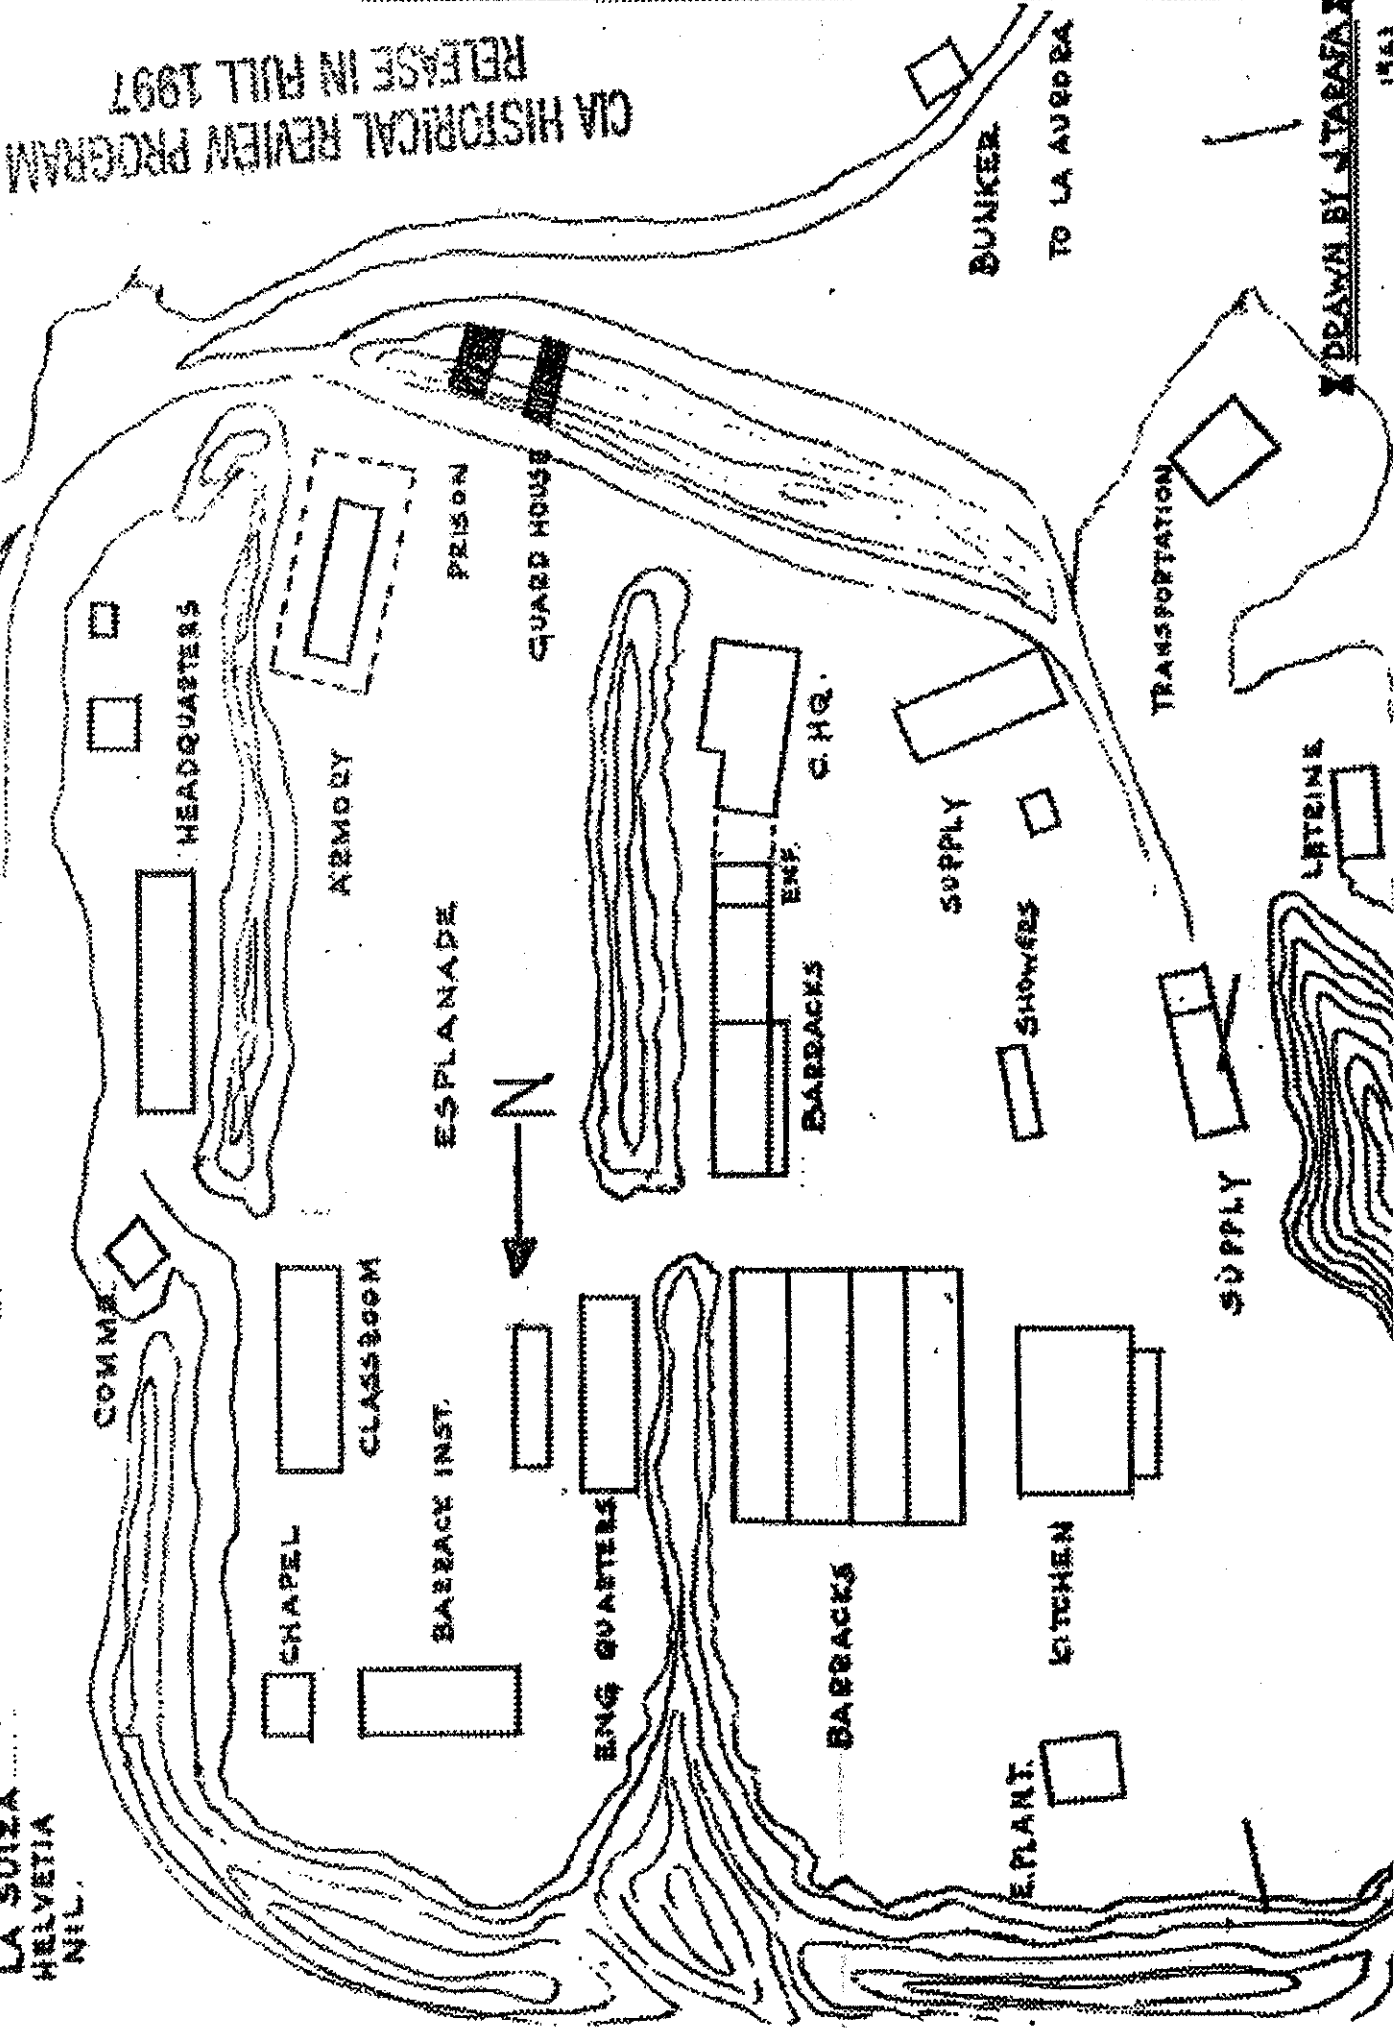

BAST-TRAX

TO DEMOLITION
AIR STRIP
LA SUIZA
HELVETIA
NIL.

CIA HISTORICAL REVIEW PROGRAM
RELEASE IN FULL 1997

DRAWN BY J. STARAFAX
1963